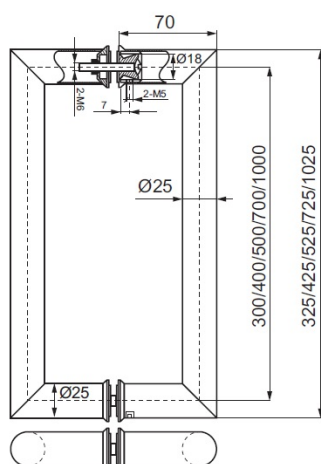

PRODUCT SHEET

Description:

Door Handle "Rhine" SS304 Brushed, $\varnothing 25 \times 725$ mm, cc 700mm, 8-12mm Glass Thickness, Bore: $\varnothing 8$ mm

Item number:

17.87.038-0

Units	Box	Carton	HS Code	Barcode
Pair	1	10	8302415000	 5704866461870